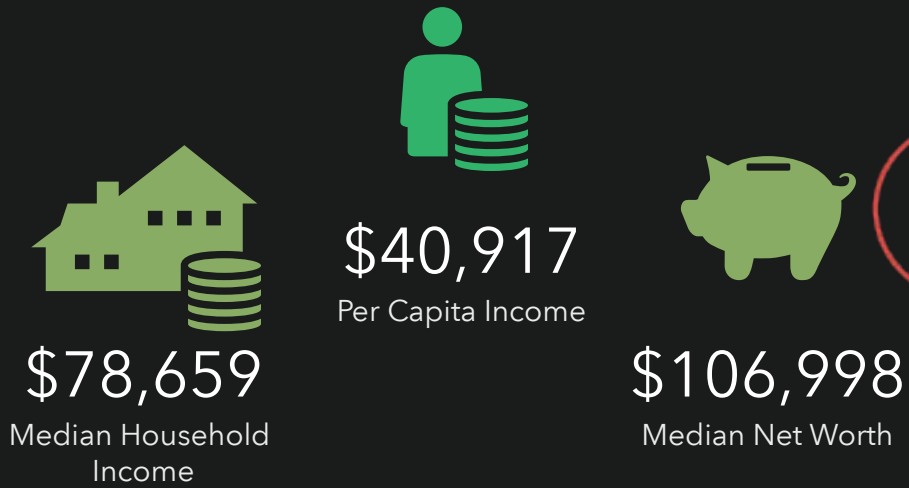

Employment Overview

Austin-Round Rock-Georgetown, TX Metropolitan Statistical Area

INCOME

EDUCATION

BUSINESS

KEY FACTS

COMMUTERS

EMPLOYMENT

This infographic contains data provided by American Community Survey (ACS), Esri, Esri and GfK MRI, Esri and Infogroup. The vintage of the data is 2014-2018, 2020, 2025.