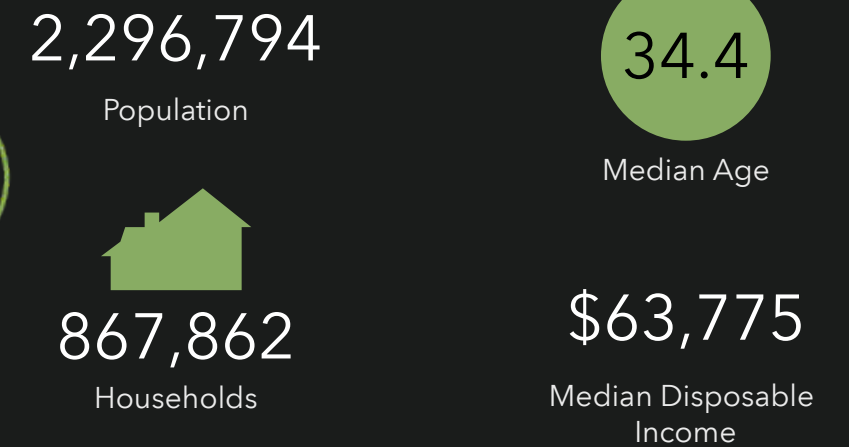

Employment Overview

Austin-Round Rock-Georgetown, TX Metropolitan Statistical Area

INCOME

EDUCATION

BUSINESS

KEY FACTS

COMMUTERS

EMPLOYMENT

This infographic contains data provided by American Community Survey (ACS), Esri, Esri and GfK MRI, Esri and Infogroup. The vintage of the data is 2014-2018, 2020, 2025.